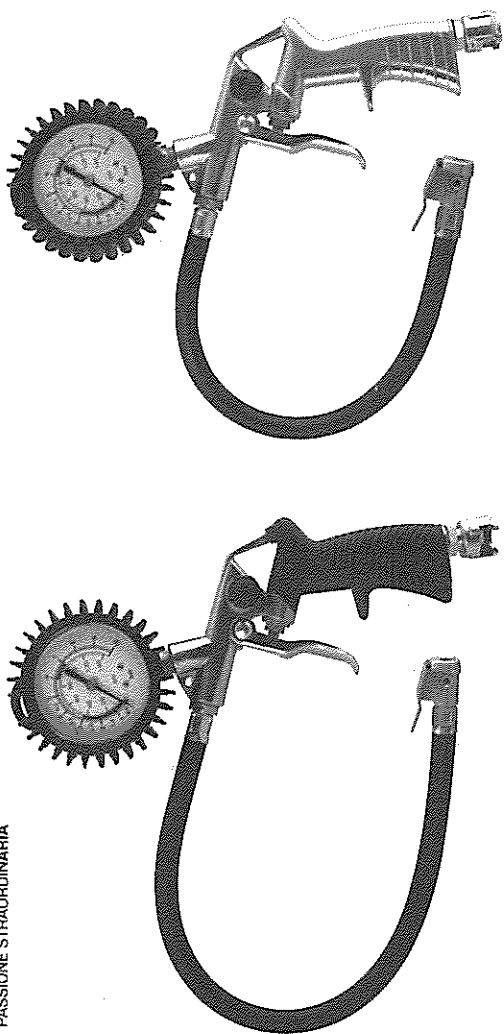

25/D

PASSIONE STRAORDINARIA

25/D-RB

Table with 10 columns: Country code (DE, FR, PT, DA, HU, NO, RO, SV, ET, SL, SK), Language, and Description of the product and its technical specifications in that language.